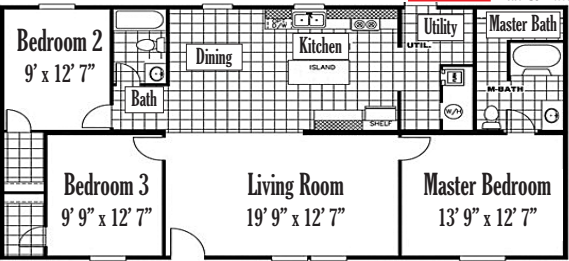

Phone: 704-694-5174
Fax: 704-694-6970
Email: jhanna@jbandco.com

THE MONEY HOME Delivered to Site & Set Up

28x48 3 BEDROOM 2 BATH Thermopane Windows, Refrigerator, Range, Dishwasher, Heat Pump, Footings & Brick Skirting, Steps, 200 Amp Electrical Service, Plumbing, Permits \$59,995 Plus Tax & Title